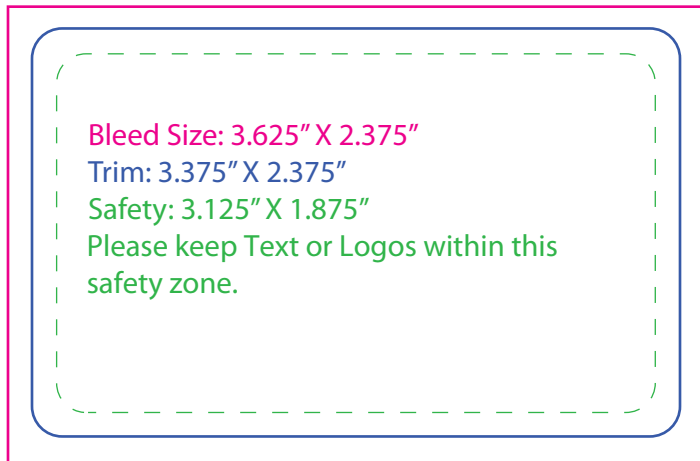

M00010 - Front of Standard CR80 Cards

M00010 - Back with Magnetic Stripe