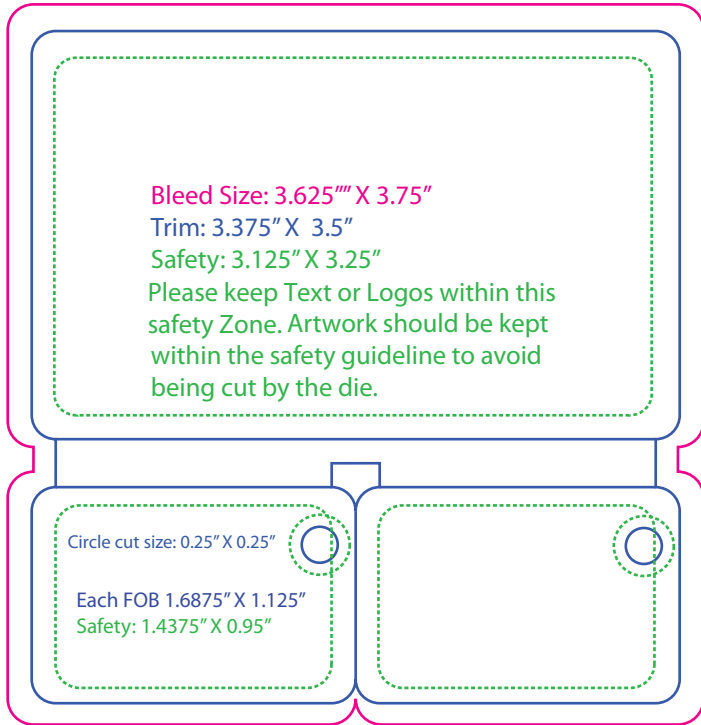

M00014 - Front of CR80+2 key fob Cards

M00014 - Back of CR80+2 key fob Cards